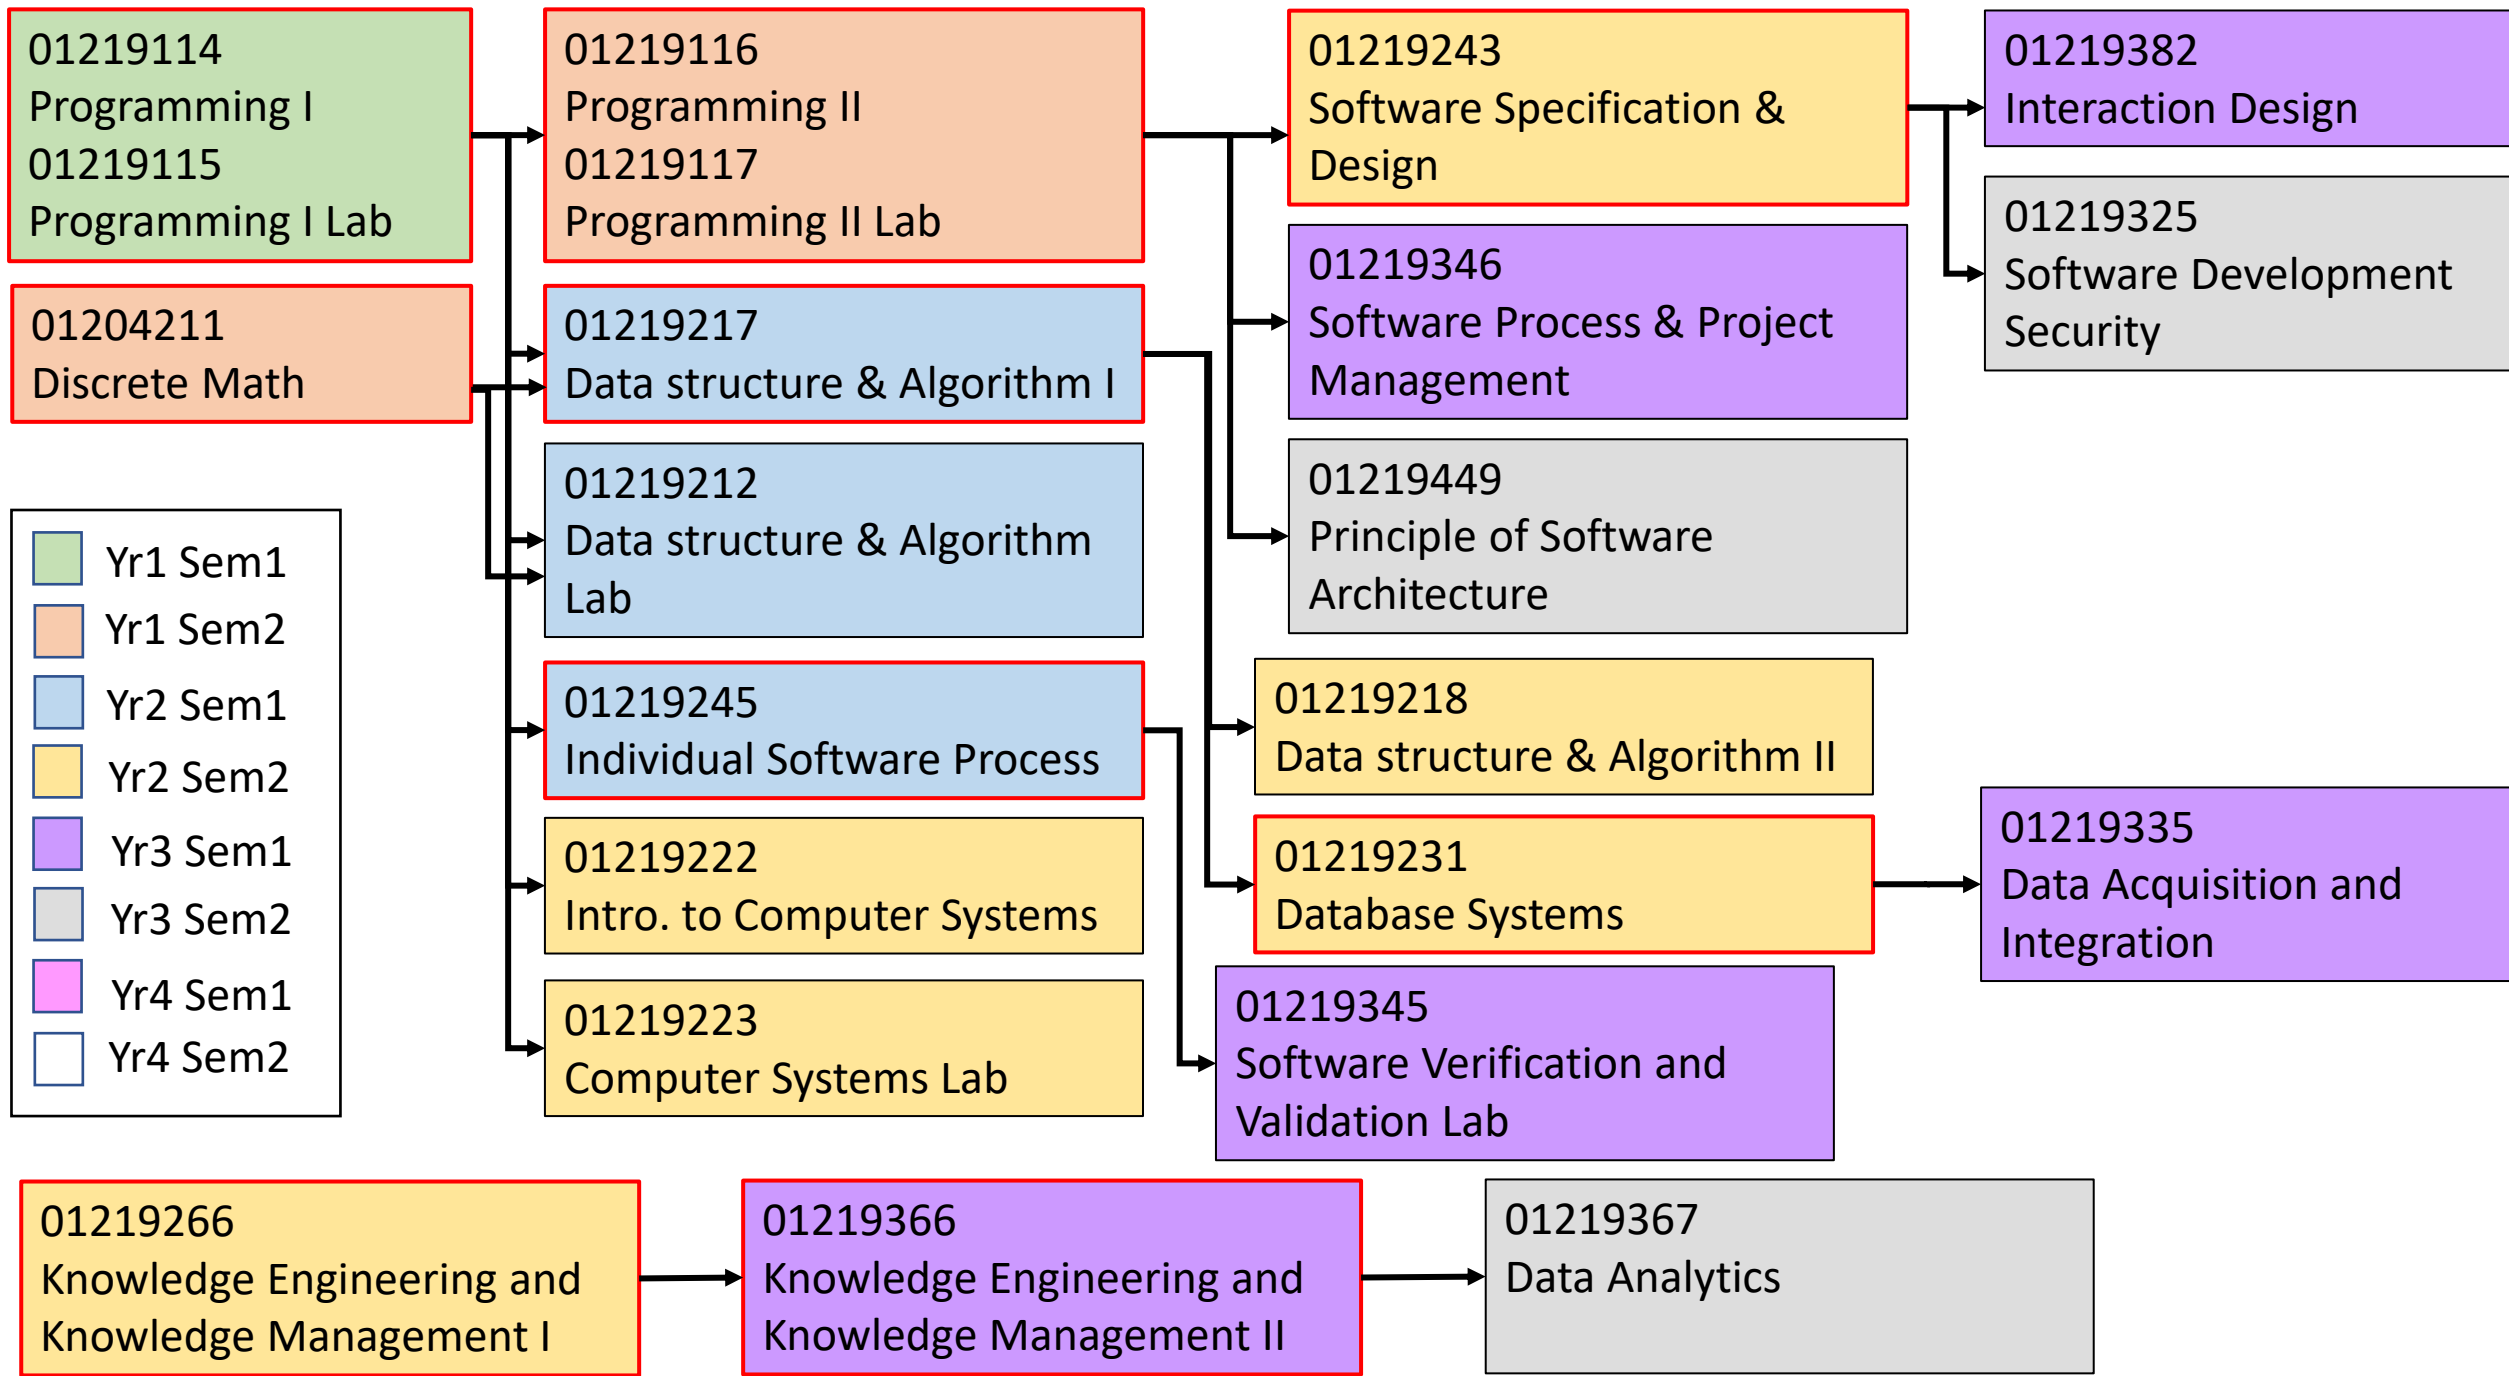

SKE 2560 Curriculum

Required Course Pre-Requisite Diagram

by

Department of Computer Engineering

Faculty of Engineering

Kasetsart University

Cooperative Education Program

Exchange Student Program